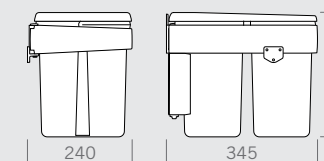

Dumpster door Double/7+7 lt

cod. 820110201

Double 7 + 7 lts bin with opening and closing lid.

Pattumiera doppia 7+7 lt ad anta con coperchio apri e chiudi.