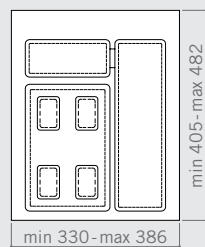

Drawer bins
Pattumiere per cassetto

For those who want to maximize the small spaces, we offer different alternatives for drawer modules of 400 / 450 / 500 mm.

Per chi vuole sfruttare al massimo gli spazi, offriamo diverse alternative per i moduli cassetto da 400 / 450 / 500 mm.

Dumpster drawer 500 / 15lt

Dumpster drawer 450 Double / 2 x 15lt

Tray 450/1 base

Tray 500/1 base

Bin 6 lt

Bin 7 lt

Tray 450/2 bases

Tray 500/2 bases