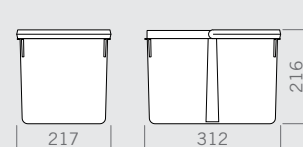

Drawer bins
Pattumiere per cassetto

For those who want to maximize the small spaces, we offer different alternatives for drawer modules of 400 / 450 / 500 mm.

Per chi vuole sfruttare al massimo gli spazi, offriamo diverse alternative per i moduli cassetto da 400 / 450 / 500 mm.

Dumpster drawer 500 / 15lt

Dumpster drawer 450 Double / 2 x 15lt

Tray 450/1 base

Tray 500/1 base

Bin 6 lt

Bin 7 lt

Tray 450/2 bases

Tray 500/2 bases

Bin 12 lt

Bin 15 lt

450/450^{DOUBLE}

500/550^{DOUBLE}

H 216

12 lt

6 lt

H 266