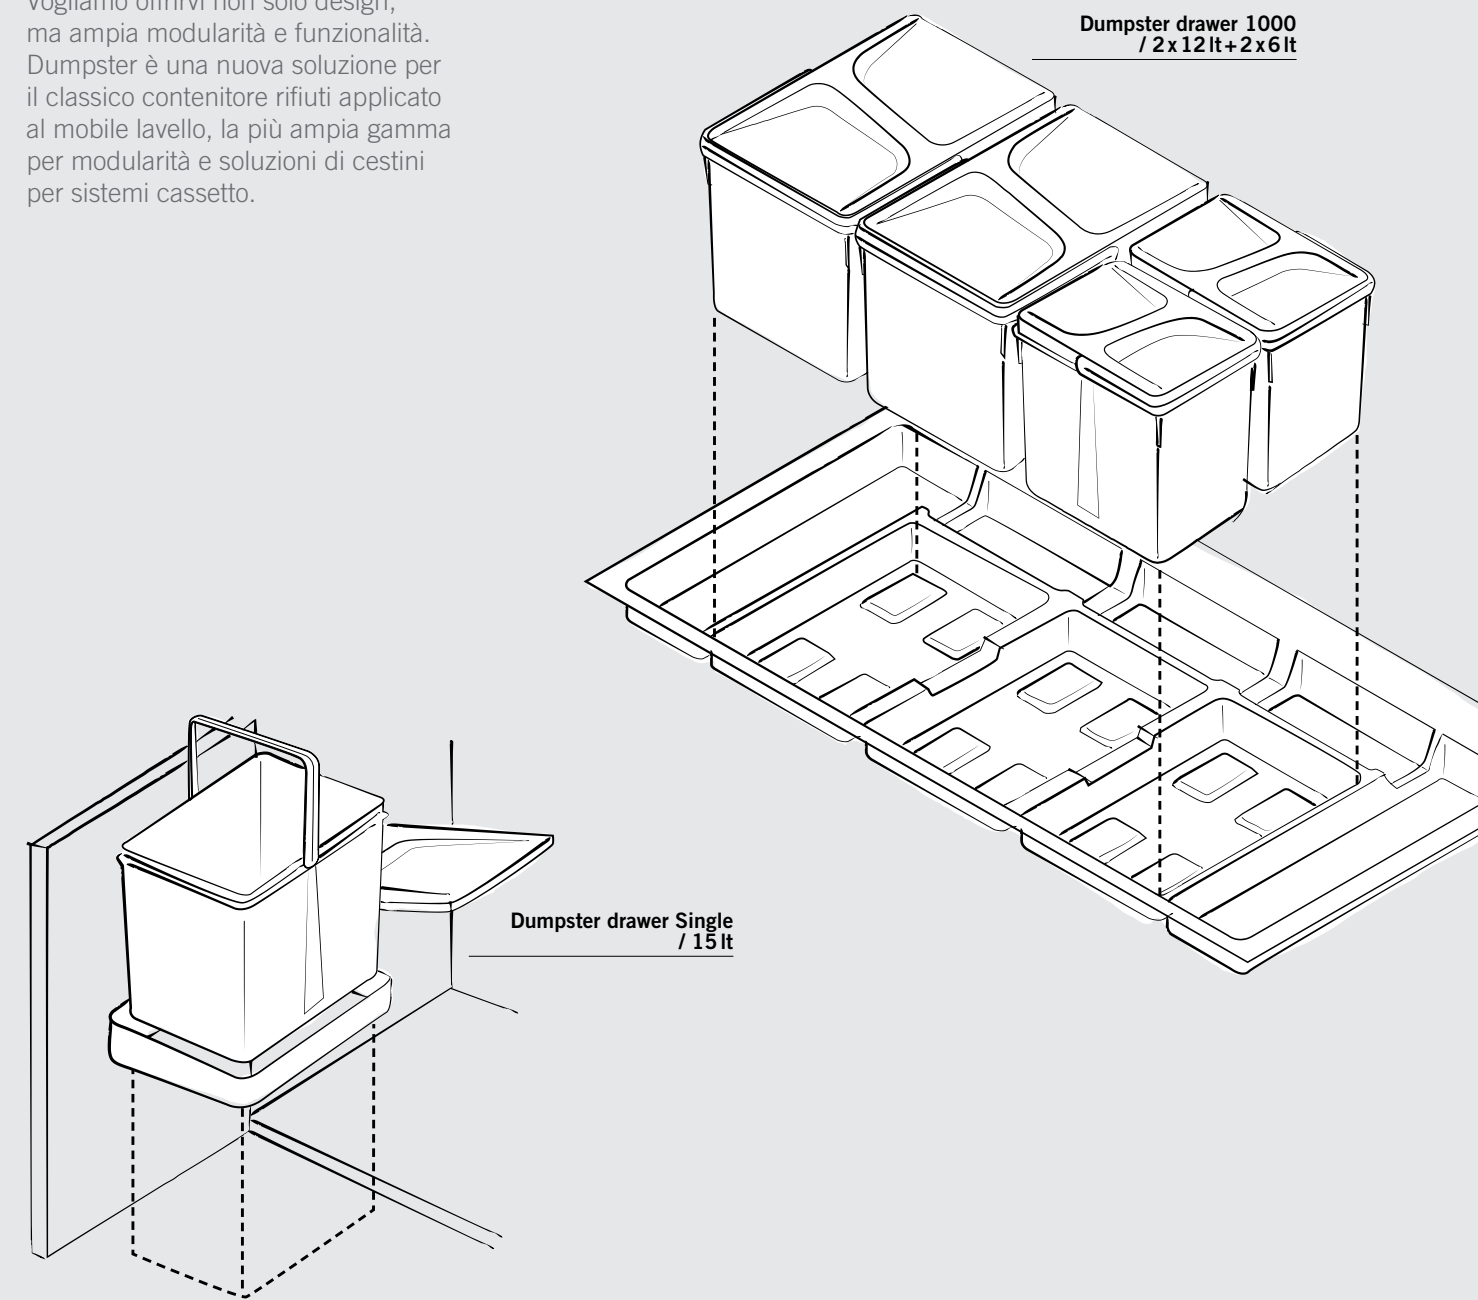

Dumpster drawer 1000
/ 2 x 12lt + 2 x 6lt

Dumpster drawer Single
/ 15lt