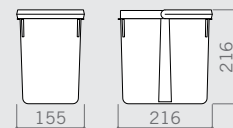

Tray 450/2 bases
Vassoio 450/2 basi

Tray 500/2 bases
Vassoio 500/2 basi

600/700

Drawer bins Pattumiere per cassetto

The bins are available in two heights H 266 mm and H 216 mm, to be adapted to all modern furniture solutions including those using the gola profiles. We offer combinations of different sizes: 15, 12, 7 and 6 liter capacity. Container trays are highly functional, as they are easy to trim in width.

cod. 820123101

1x 15 lt + 2x 7 lt bins
1 pattumiera da 15 lt + 2 da 7 lt

Tray 600
Vassoio 600

Tray 700
Vassoio 700

800/900

Drawer bins Pattumiere per cassetto

Leave nothing to chance!
Even in the larger modules:
800 / 900 we take advantage
of all the tray space, also thanks
to the housing placed side-
by-side and behind the bin.
Detergents, sponges, bags...
an easy way to reorder everyday
products.

Nulla è lasciato al caso,
anche nei moduli più grandi,
800 / 900 sfruttiamo tutti gli
spazi del vassoio, anche grazie
alle vaschette posizionate
lateralmente e dietro gli alloggi
dei cestini. Detergenti, spugne,
sacchetti...
un modo semplice per riordinare
prodotti di uso quotidiano.

Dumpster drawer 900
/ 2x12lt+2x6lt

Tray 800

Bin 6 lt

Bin 7 lt

Tray 900

Bin 12 lt

Bin 15 lt

| | | |
|--|--|--|
| | <p>H 216</p> <p>12lt 6lt</p> | <p>H 266</p> <p>15lt 7lt</p> |
| <p>cod. 820010701</p> <p>Tray 800 Vassoio 800</p> | <p>cod. 820122201</p> <p>2x 12lt+2x6lt bins 2 pattumiere da 12lt+2 da 6lt</p> | <p>cod. 820123201</p> <p>2x 15lt+2x7lt bins 2 pattumiere da 15lt+2 da 7lt</p> |
| | <p>cod. 820121801</p> <p>3x 12lt bins 3 pattumiere da 12lt</p> | <p>cod. 820121901</p> <p>3x 15lt bins 3 pattumiere da 15lt</p> |
| <p>cod. 820010801</p> <p>Tray 900 Vassoio 900</p> | <p>cod. 820122201</p> <p>2x 12lt+2x6lt bins 2 pattumiere da 12lt+2 da 6lt</p> | <p>cod. 820123201</p> <p>2x 15lt+2x7lt bins 2 pattumiere da 15lt+2 da 7lt</p> |
| | <p>cod. 820121801</p> <p>3x 12lt bins 3 pattumiere da 12lt</p> | <p>cod. 820121901</p> <p>3x 15lt bins 3 pattumiere da 15lt</p> |