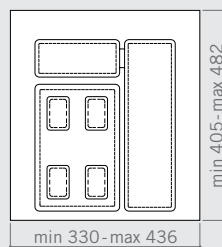

Drawer bins
Pattumiere per cassetto

For those who want to maximize the small spaces, we offer different alternatives for drawer modules of 400 / 450 / 500 mm.

Per chi vuole sfruttare al massimo gli spazi, offriamo diverse alternative per i moduli cassetto da 400 / 450 / 500 mm.

Dumpster drawer 500 / 15lt

Dumpster drawer 450 Double / 2 x 15lt

Tray 450/1 base

Tray 500/1 base

Bin 6 lt

Bin 7 lt

Tray 450/2 bases

Tray 500/2 bases

Bin 12 lt

Bin 15 lt

450/450^{DOUBLE}

500/550^{DOUBLE}

H 216

12 lt

6 lt

H 266