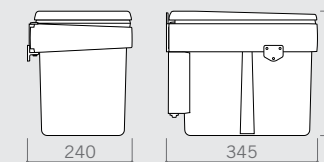

SECTION 01

Waste bins
Pattumiere

SINGLE /DOUBLE

Bins with door fixing
Pattumiere con fissaggio alla porta

Our bins are fixed directly onto one cabinet side and through a patented system. The lid opens and closes automatically with the opening of the door. The bin therefore becomes easy to use and to extract, highly functional for use but also for cleaning. The rectangular shape gives a modern feeling to the product, adapting to all cabinet bases from 450 mm. 15 lt or two 7 lt bins are available.

Dumpster door Single
/ 15 lt

Dumpster door Double
/ 7+7 lt

Dumpster door Double
/ 7+7 lt

Dumpster door Single/15 lt

cod. 820110101

15 lts cabinet bin with opening and closing lid.

Pattumiera 15 lt ad anta con coperchio apri e chiudi.

Tray 450/2 bases
Vassoio 450/2 basi

Tray 500/2 bases
Vassoio 500/2 basi

600/700

Drawer bins Pattumiere per cassetto

The bins are available in two heights H 266 mm and H 216 mm, to be adapted to all modern furniture solutions including those using the gola profiles. We offer combinations of different sizes: 15, 12, 7 and 6 liter capacity. Container trays are highly functional, as they are easy to trim in width.

I cestini sono disponibili in due altezze H 266 mm e H 216 mm, per essere adattati a tutte le soluzioni dei mobili moderni inclusi quelli che utilizzano i profili gola. Offriamo combinazioni con diverse dimensioni: 15, 12, 7 e 6 litri di capacità. I vassoi contenitivi sono altamente funzionali, essendo facilmente rifilabili.