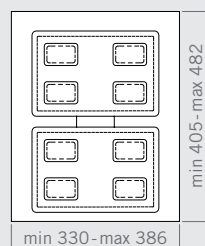

Drawer bins
Pattumiere per cassetto

For those who want to maximize the small spaces, we offer different alternatives for drawer modules of 400 / 450 / 500 mm.

Per chi vuole sfruttare al massimo gli spazi, offriamo diverse alternative per i moduli cassetto da 400 / 450 / 500 mm.

Dumpster drawer 500 / 15lt

Dumpster drawer 450 Double / 2 x 15lt

Tray 450/1 base

Tray 500/1 base

Bin 6 lt

Bin 7 lt

Tray 450/2 bases

Tray 500/2 bases

Bin 12 lt

Bin 15 lt

450/450^{DOUBLE}

500/550^{DOUBLE}

H 216

12 lt

6 lt

H 266